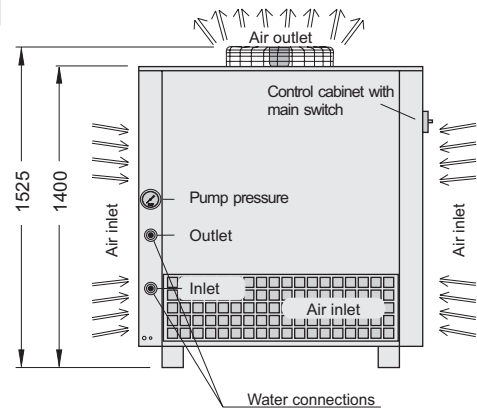

Air-to-Water Heat Exchanger System AirCool Ventus

- Single-circuit system including tank open to atmosphere
- Without active refrigeration
- Heat discharged into the ambient air
- Plastic tank with water level indicator
- Electronic microprocessor-controlled thermostat with digital display (LED)
  - Error messages displayed as individual codes by controller
  - Remote control
- Control cabinet with main switch
- Built-in pump (see pump characteristics)
- Housing powder-coated, colour RAL 7035 (light grey)
- Due to the process employed, the exit temperature of the cooling medium is always above the ambient temperature
- Suitable for industrial use
- Absolutely reliable design
- Contains all the components required for the fully automatic cooling process

Model AirCool Ventus ACVE 035

Cooling capacity at dT of 5K*/20K*	kW : 35.9 / 144
Cooling medium	: Water
Rated coolant flow	m³/h : 6.2
Pump	type : P3-AR11B
Pump pressure**	bar : 2.1
Tank capacity	litres : 100
Water connection	Inch : G 1½" Female
Required flow of cooling air	m³/h : 16,000
Power input max.	kW : 2.8
Operating voltage	volt/Hz/phase : 400/50/3
Weight	kgs : 328
Dimensions (WxDxH)	mm : 1520x1325x1525

* Above the current ambient temperature.
** Pressure at rated coolant flow.

Alternative units: ACVE 018 and ACVE 055

AirCool Ventus + options / accessories:

	Cat. No.
AirCool Ventus ACVE 035	GUACVE035-NEB
Pump P5-AS23B instead of P3-AR11B	MACVE6-P5-AS23B-035
Pump P9-AN11B instead of P3-AR11B	MACVE6-P9-AN11B-035
Water flow switch	ZACVE6-008-035
Continuous-flow system without tank	on request
4 swivel castors, 2 with brakes	ZACVE5-021-035
Export version with special voltages / frequencies	on request

Additional options and accessories as well as pump alternatives on request.

Left side

Top