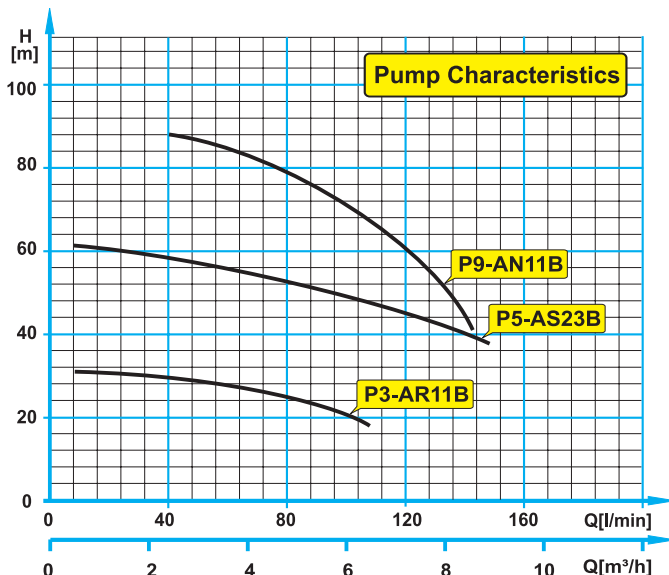

Top

[Http://www.NationalLab.eu](http://www.NationalLab.eu)

National Lab GmbH Tel.: +49 45 42 / 84 91 - 10
Grambeker Weg 157 Fax: +49 45 42 / 84 91 - 11
D-23879 Moelln e-Mail: ProfCool@NationalLab.com