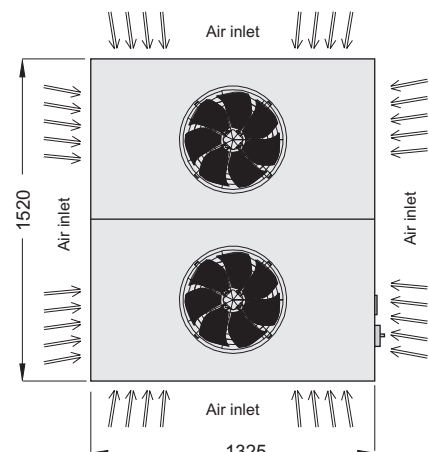

Top

[Http://www.NationalLab.eu](http://www.NationalLab.eu)

National Lab GmbH Tel.: +49 45 42 / 84 91 - 10
Grambeker Weg 157 Fax: +49 45 42 / 84 91 - 11
D-23879 Moelln e-Mail: ProfCool@NationalLab.com