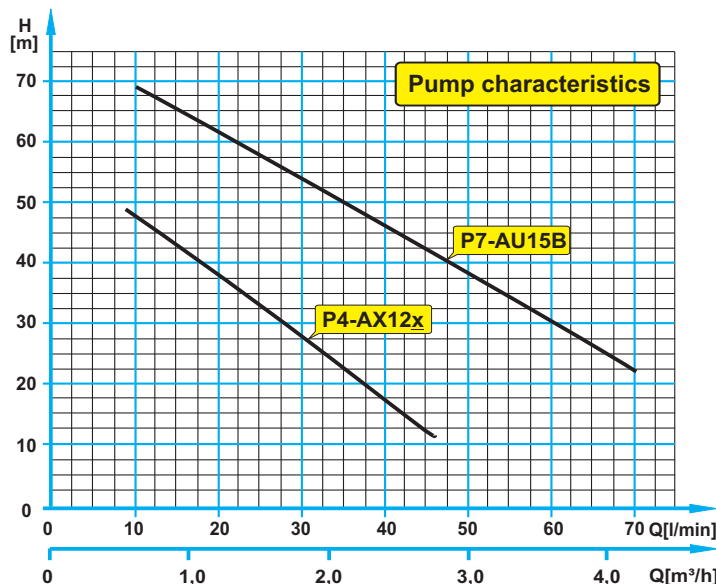

[Http://www.NationalLab.eu](http://www.NationalLab.eu)

National Lab GmbH Tel.: +49 45 42 / 84 91 - 10
Grambeker Weg 157 Fax: +49 45 42 / 84 91 - 11
D-23879 Moelln e-Mail: ProfCool@NationalLab.com