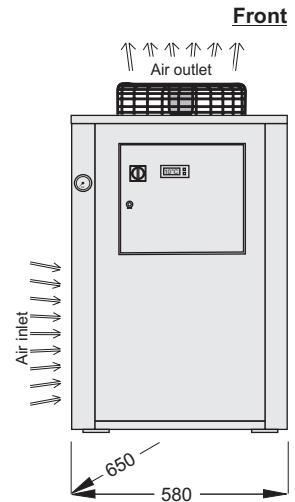

[Http://www.NationalLab.eu](http://www.NationalLab.eu)

National Lab GmbH Tel.: +49 45 42 / 84 91 - 10
Grambeker Weg 157 Fax: +49 45 42 / 84 91 - 11
D-23879 Moelln e-Mail: ProfCool@NationalLab.com