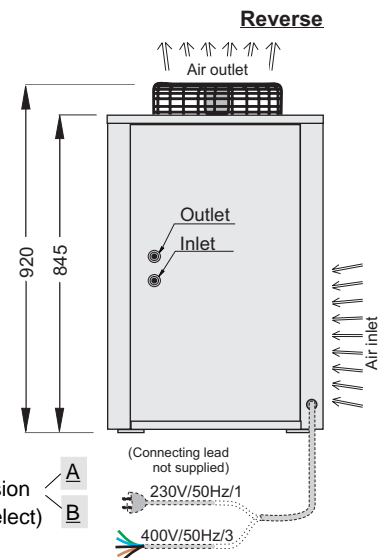

[Http://www.NationalLab.eu](http://www.NationalLab.eu)

National Lab GmbH Tel.: +49 45 42 / 84 91 - 10
Grambeker Weg 157 Fax: +49 45 42 / 84 91 - 11
D-23879 Moelln e-Mail: ProfCool@NationalLab.com