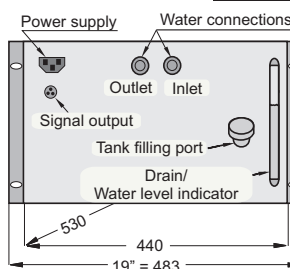

Recirculating Chillers ProfiCool *Exactus*

- 19" rack with 2 handles
- Air-cooled cooling machine
- Heat exchanger made of stainless steel in plastic tank
- Water circuit with non-corrosive materials
- Optical water level indicator
- Operating panel with electronic control and digital display
  - Alarm for high and low temperature
  - RS 485 interface
  - Remote control
  - General alarm
- Automatic by-pass valve
- Hotgas-bypass for proper temperature stability
- Pressure gauge
- Liquid level switch
- Housing powder-coated RAL 7035 (light grey)
- Tank filling port at reverse or top
- Extremely quiet
- Hose connections as user-friendly quick connections

Model ProfiCool <i>Exactus</i>	PCEX 007	PCEX 012	PCEX 014
Eff. cooling capacity at +20°C	watts : 680	990	1,200
Operating range	°C : +15 / +30	+15 / +30	+15 / +30
Temperature constancy	K : ±0.1	±0.1	±0.1
Pump	type : P16-YA62D	P16-YA62D	P16-YA62D
Pump capacity	l/min : 4-5	4-5	4-5
Pump pressure	bar : 0-8	0-8	0-8
Tank capacity	litres : 4.5	4.5	6
Water connection (quick conn.)	< 12 mm outside diameter	>	12 mm outside diam.
Required flow of cooling air	m³/h : 450	450	450
Power input	kW : 0.54	1.17	1.26
Operating voltage	Volts/Hz/Phase : 230/50-60/1	230/50-60/1	230/50-60/1
Weight	kgs : 34	35	35
Dimensions (WxD)	mm : 440x455	440x455	440x455
Height (1 rack unit = 44.5 mm)	RU : 6	6	6
Refrigerant	CFC-free : R134a	R134a	R134a

ProfiCool *Exactus* + options / accessories:

Cat. No.