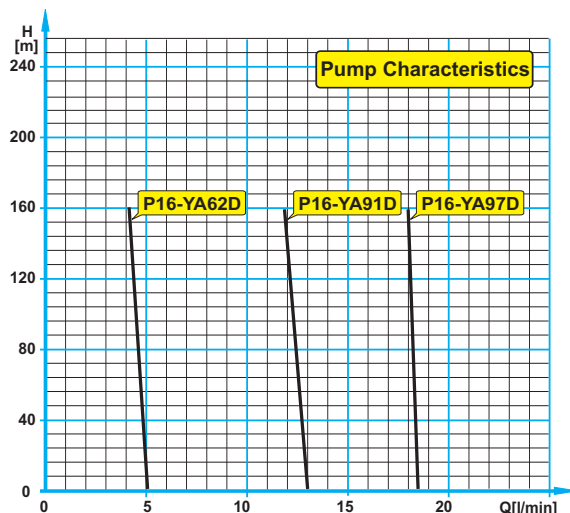

PCEX 007, PCEX 012

PCEX 014