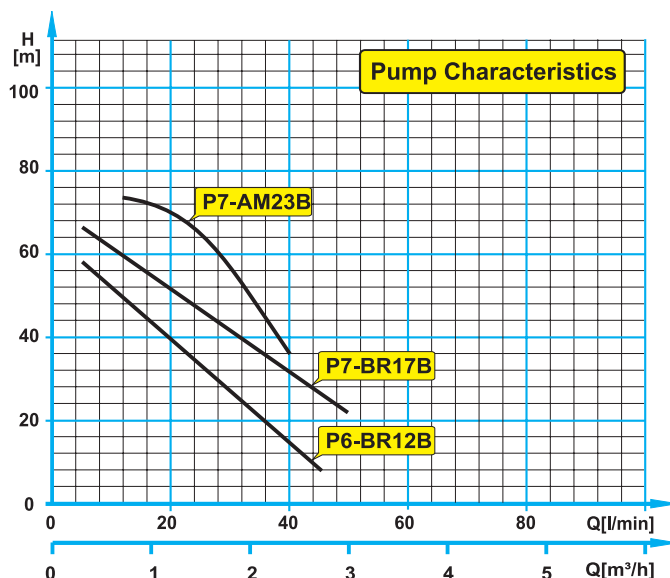

<http://www.NationalLab.eu>

National Lab GmbH
Grambeker Weg 157
D-23879 Moelln
Tel.: +49 45 42 / 84 91 - 10
Fax: +49 45 42 / 84 91 - 11
e-Mail: ProfiCool@NationalLab.com