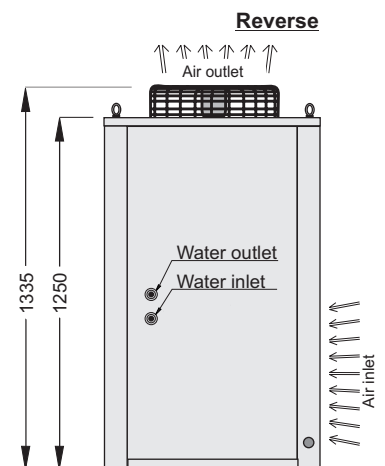

<http://www.NationalLab.eu>

National Lab GmbH
Grambeker Weg 157
D-23879 Moelln
Tel.: +49 45 42 / 84 91 - 10
Fax: +49 45 42 / 84 91 - 11
e-Mail: ProfiCool@NationalLab.com