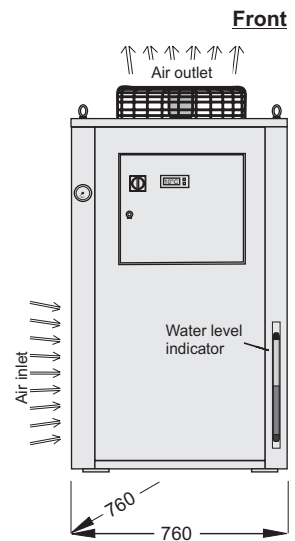

<http://www.NationalLab.eu>

National Lab GmbH
Grambeker Weg 157
D-23879 Moelln
Tel.: +49 45 42 / 84 91 - 10
Fax: +49 45 42 / 84 91 - 11
e-Mail: ProfiCool@NationalLab.com